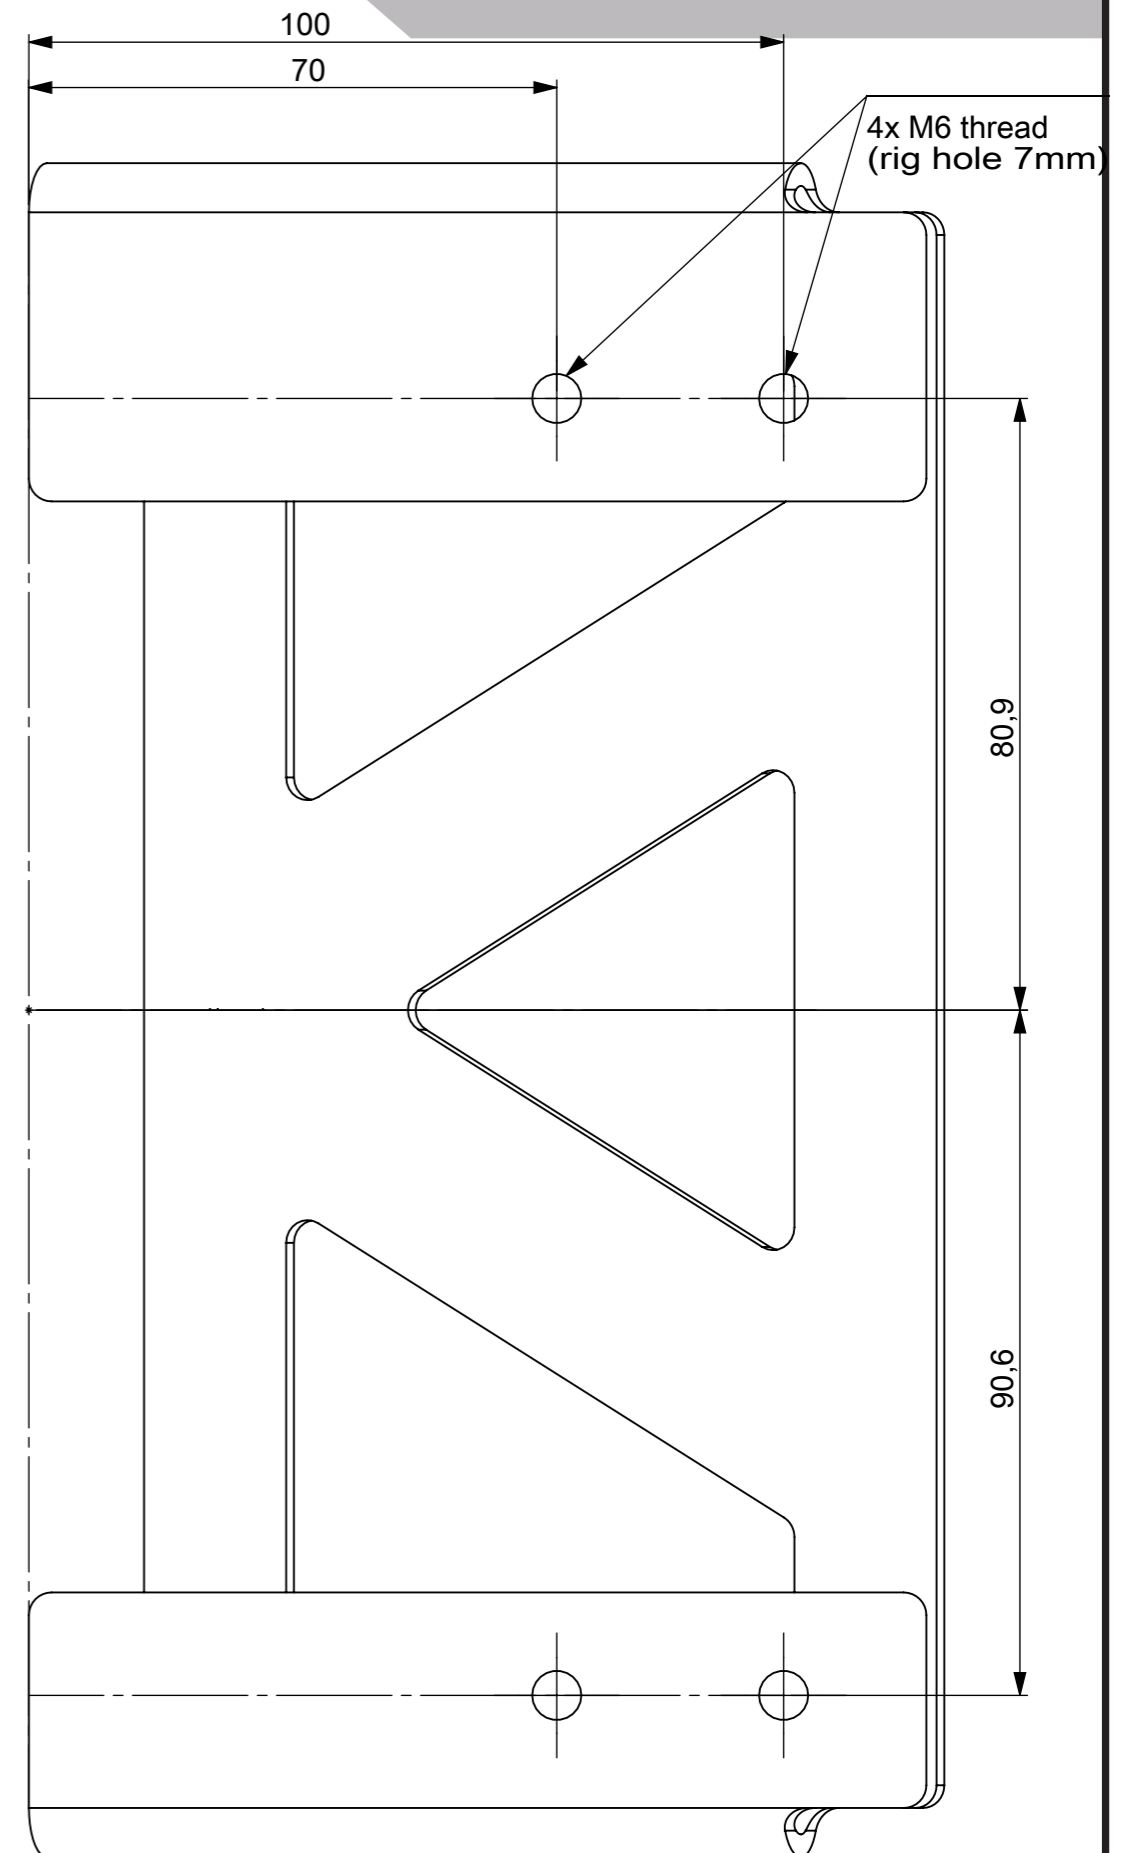

CSR Elite bottom view

CSR Elite right side view

steering axis centerline
driver side